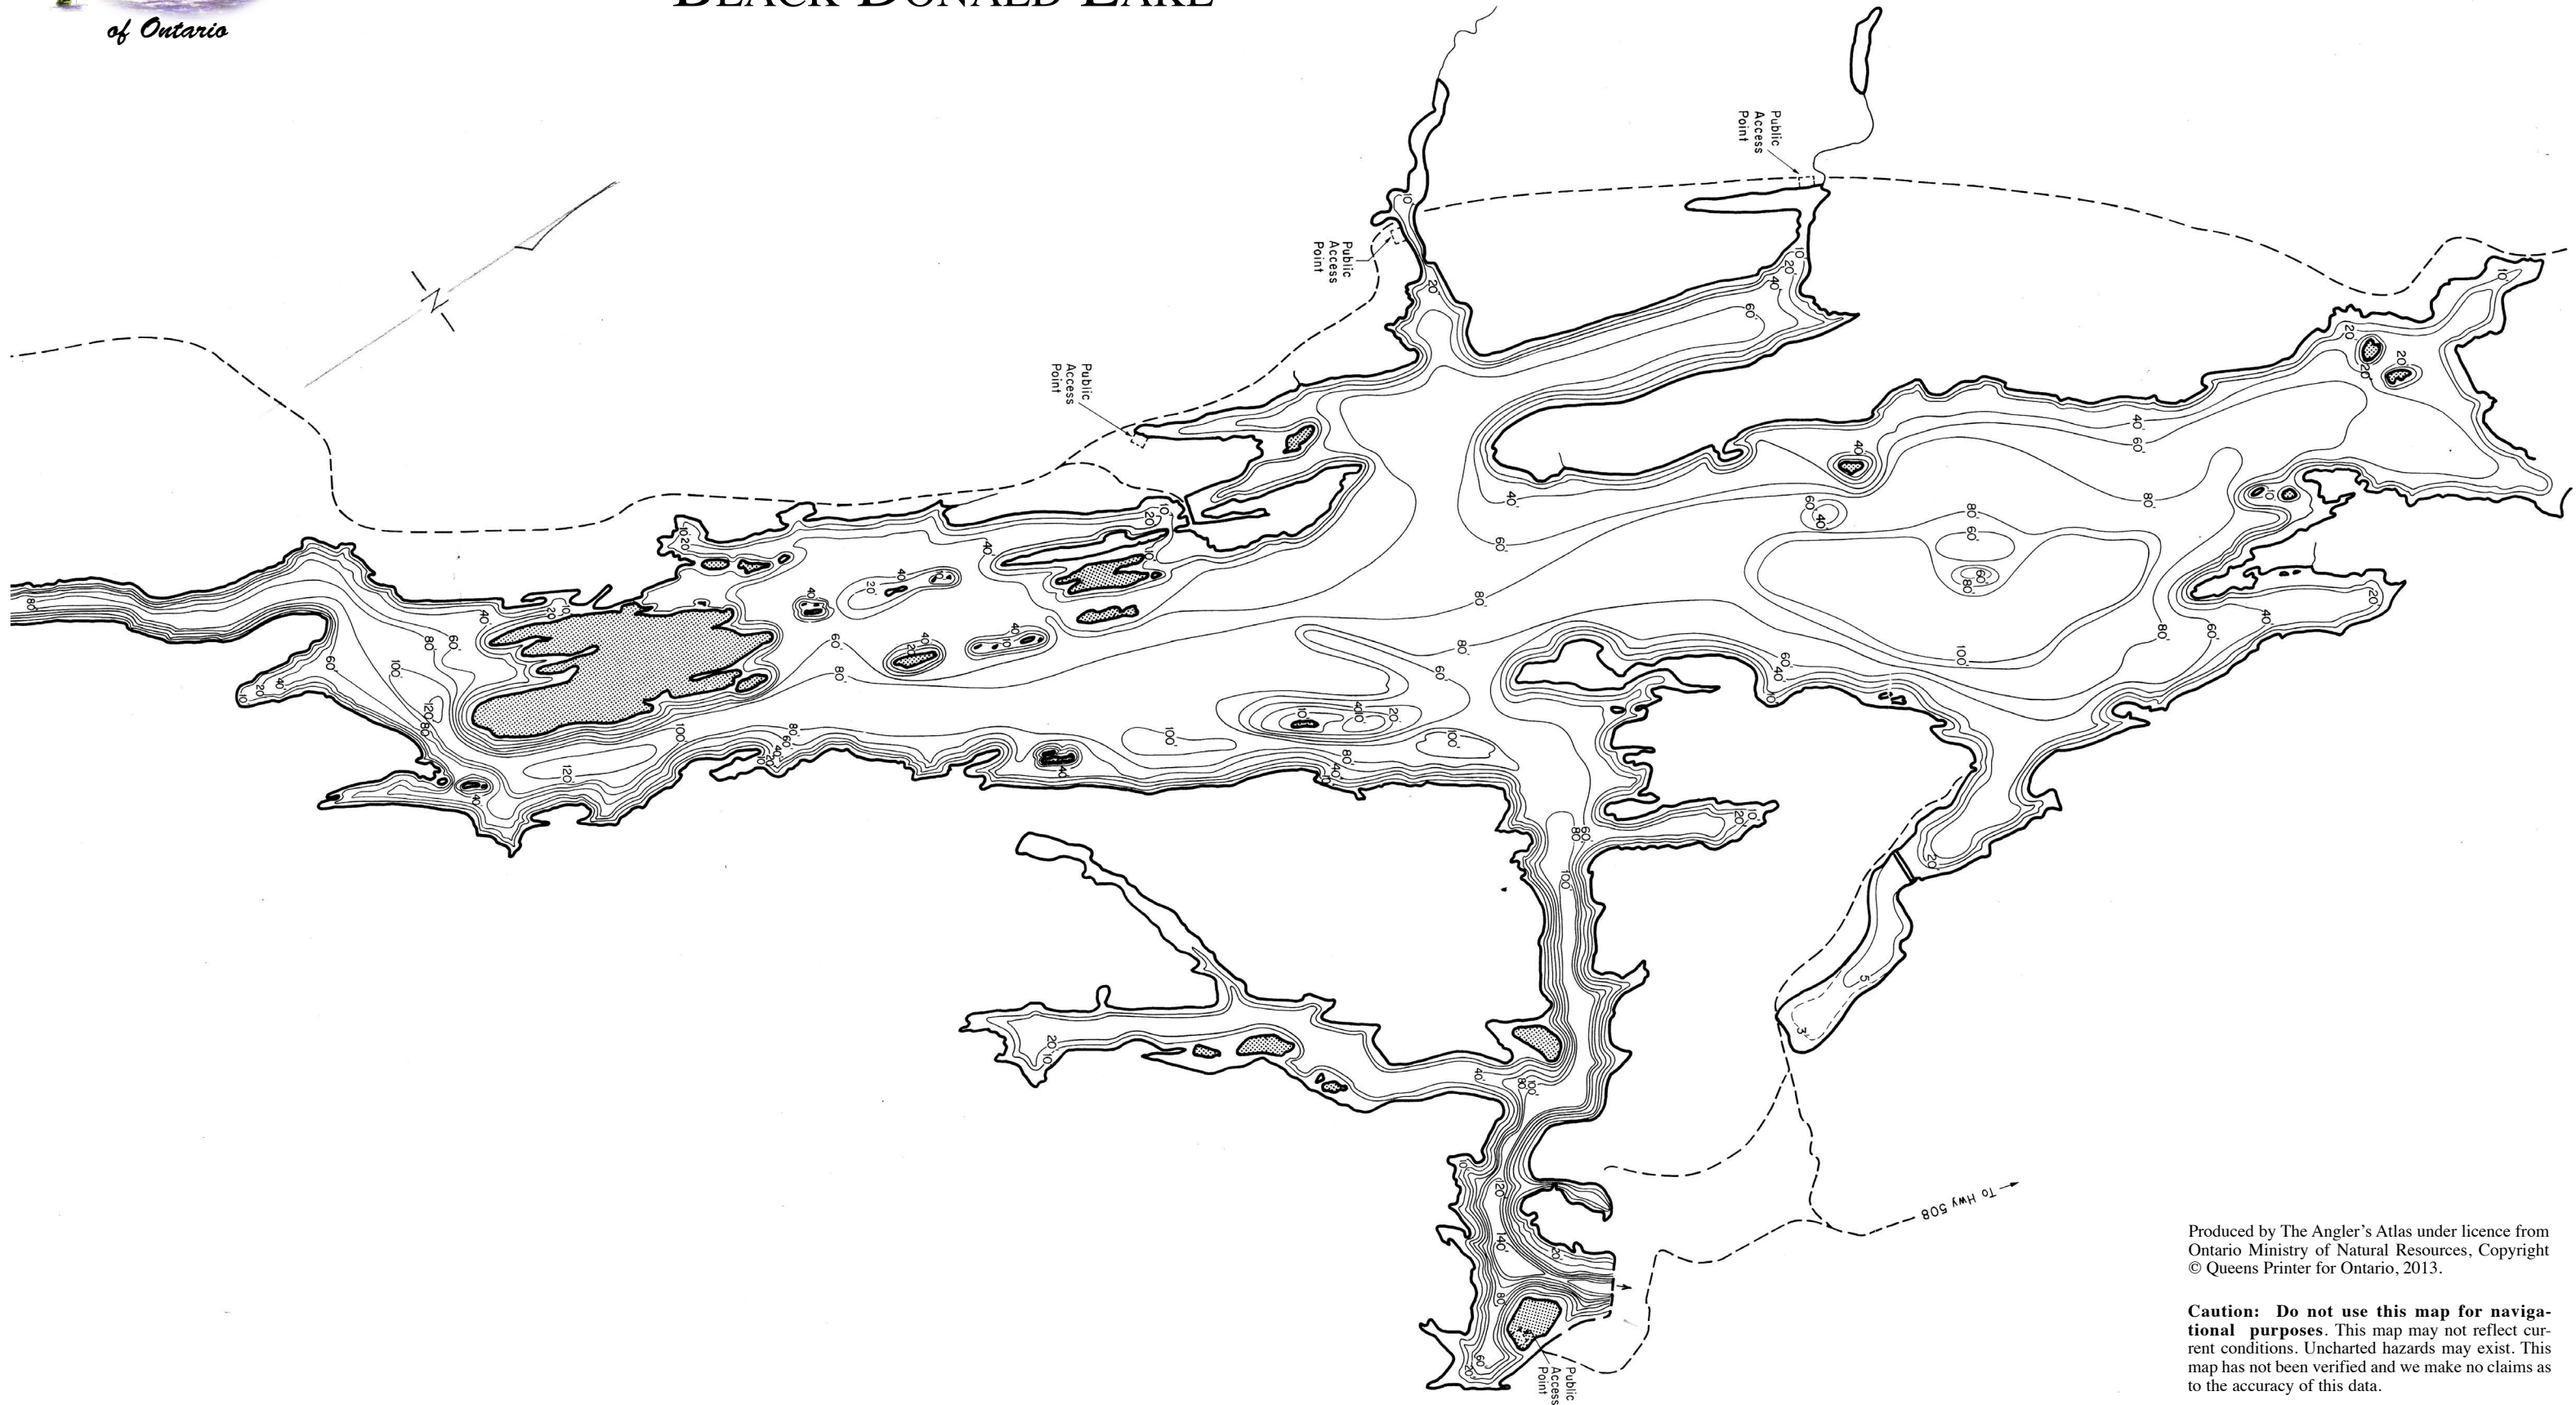

# BLACK DONALD LAKE

Produced by The Angler's Atlas under licence from Ontario Ministry of Natural Resources, Copyright © Queens Printer for Ontario, 2013.

**Caution: Do not use this map for navigational purposes.** This map may not reflect current conditions. Uncharted hazards may exist. This map has not been verified and we make no claims as to the accuracy of this data.